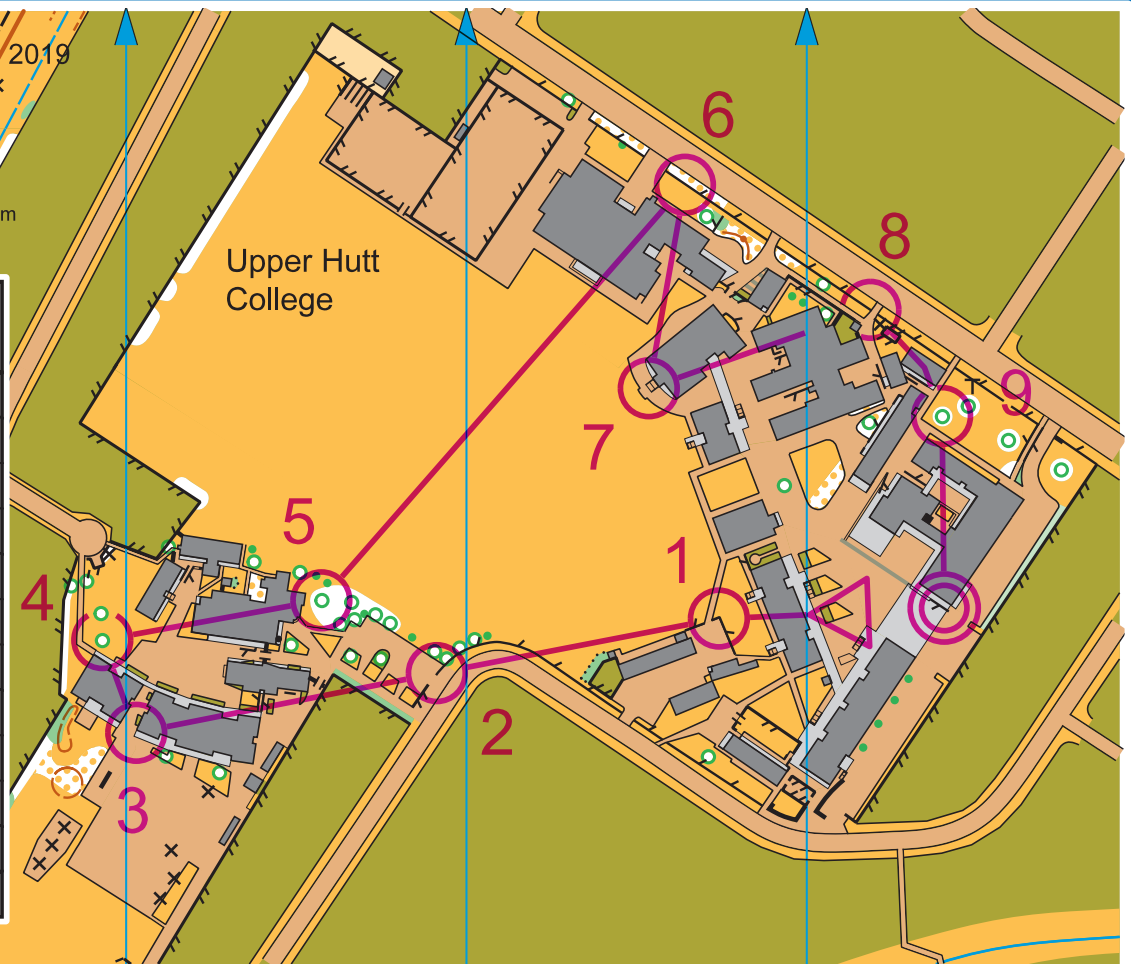

Sprint-Adventure Race June 2019

Foot C

Scale 1:3333 5m contours

Sprint Adventure Race Chapter 3	
Foot C	1.0 km
	Tip of Open land
1	Inside the fence bend
2	Fence, Southwest End
3	Canopy, Northwest End
4	Distinctive tree, North side
5	Distinctive tree, Northeast side
6	Fence, Southwest side
7	Stairway, Foot
8	Fence, Southeast End
9	Distinctive tree, Southeast side