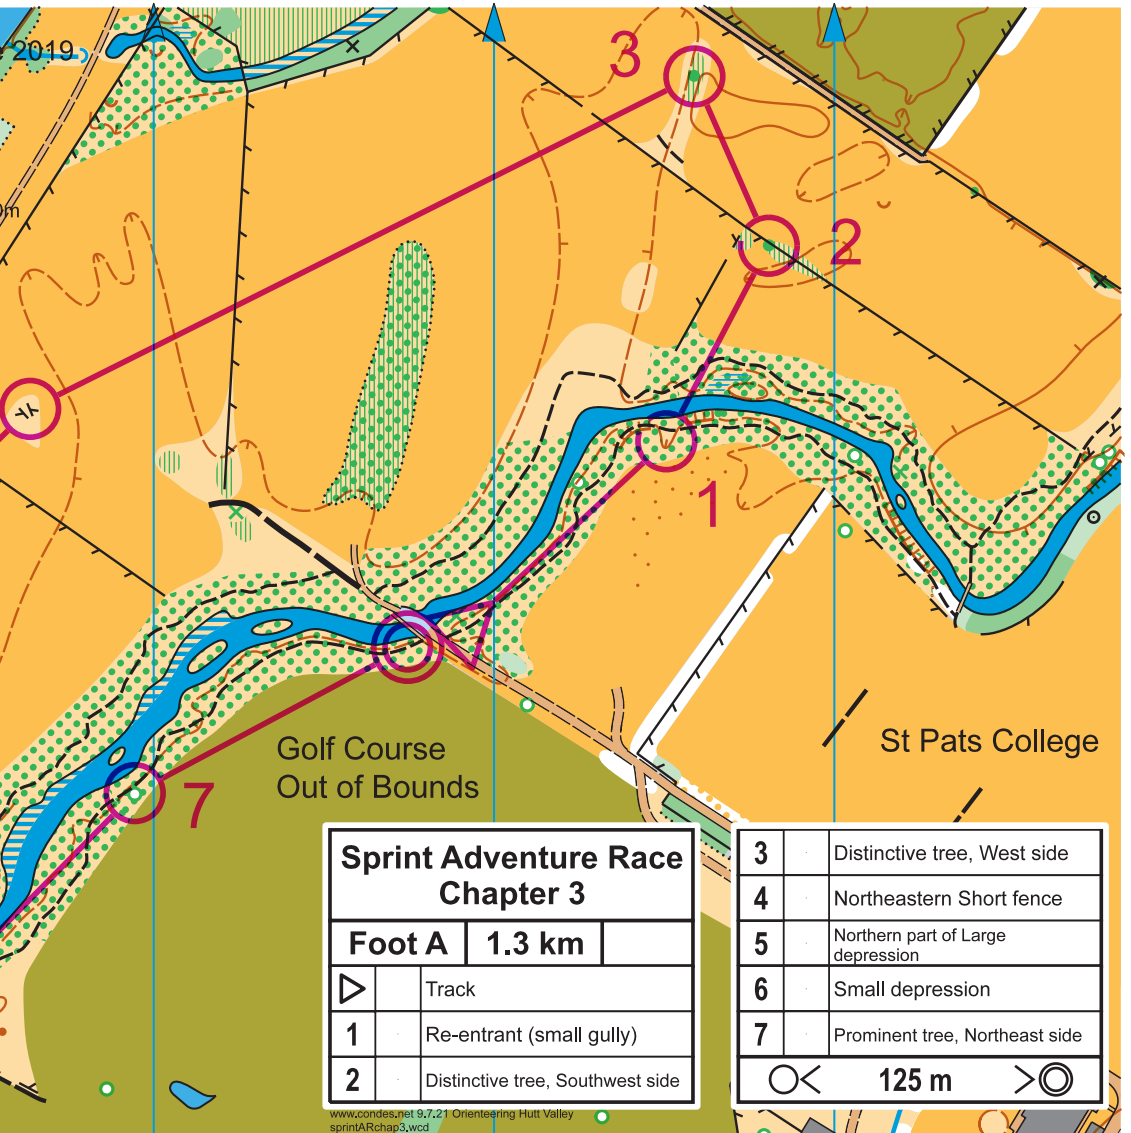

Foot A

Scale 1:3333 5m contours

Sprint Adventure Race Chapter 3	
Foot A	1.3 km
	Track
1	Re-entrant (small gully)
2	Distinctive tree, Southwest side